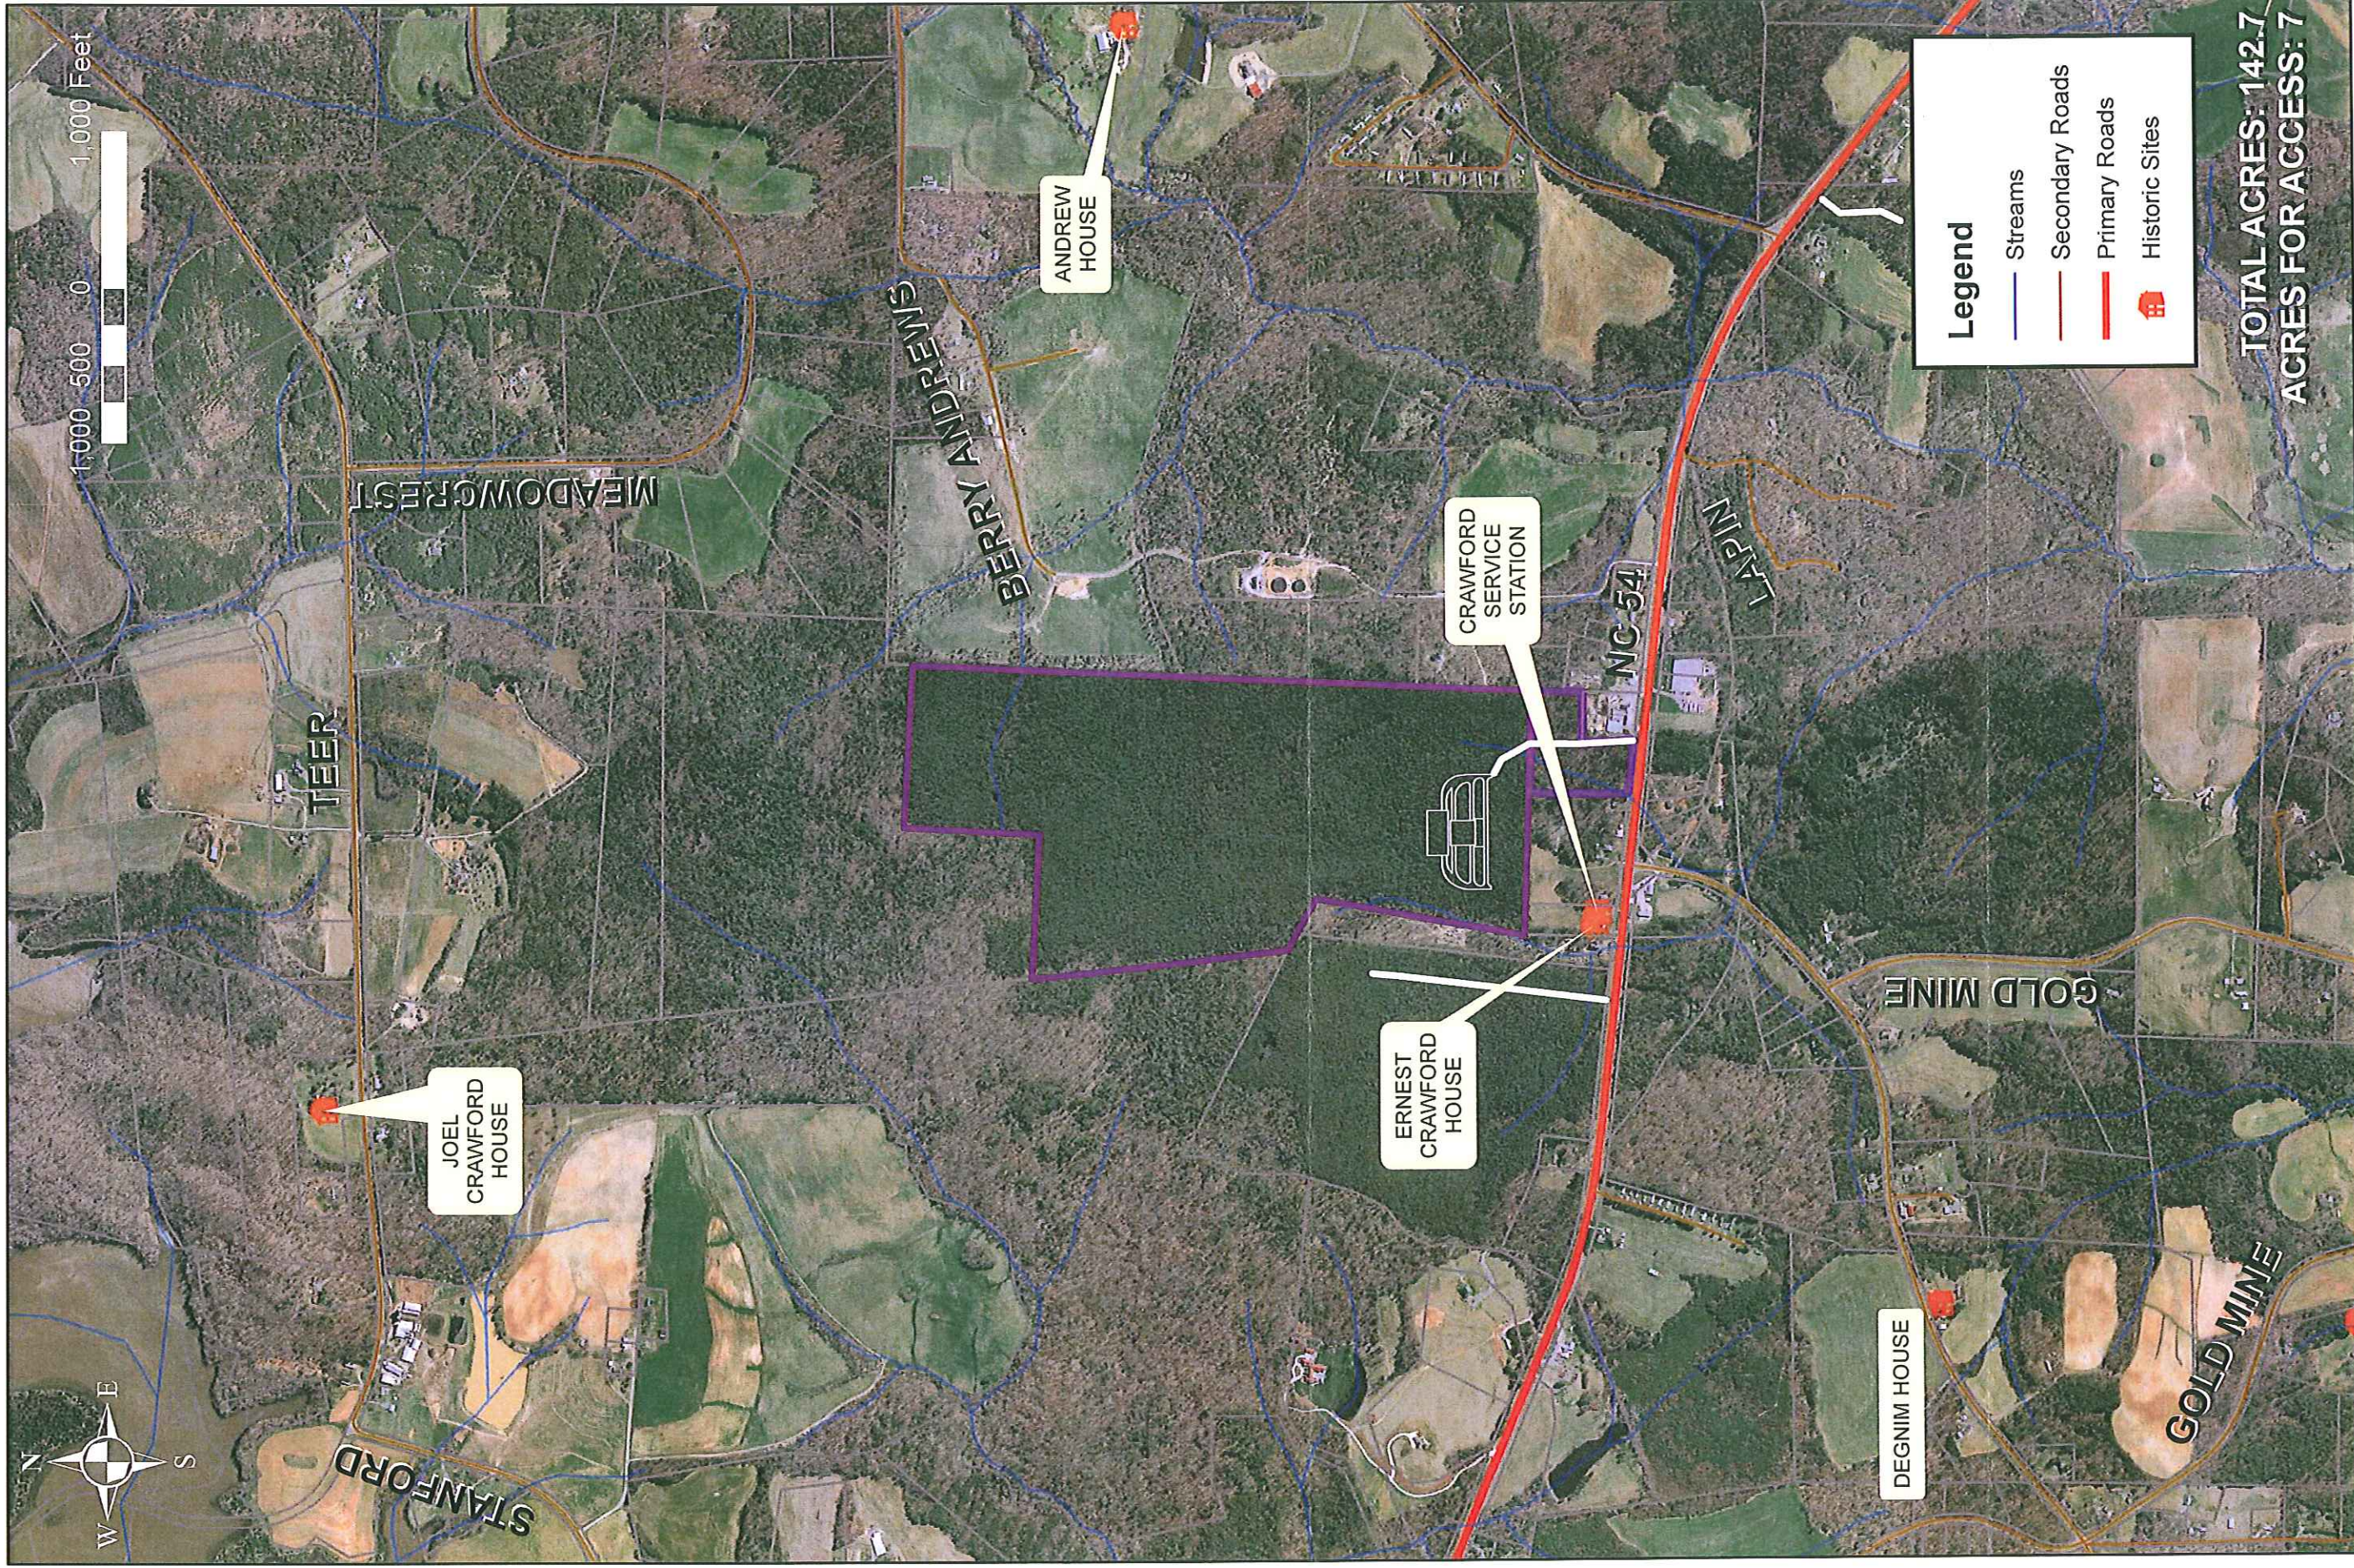

From Orange County Planning and Inspections Department, Planning GIS Division, July 2008

Orange County Solid Waste Transfer Station Site 056 Parks and Natural Areas EXHIBIT G

Project No. 20151
February 2009

From Orange County Planning and Inspections Department, Planning GIS Division, July 2008

Orange County Solid Waste Transfer Station

Site 056 - Historic Sites

EXHIBIT H

Project No. 20151
February 2009